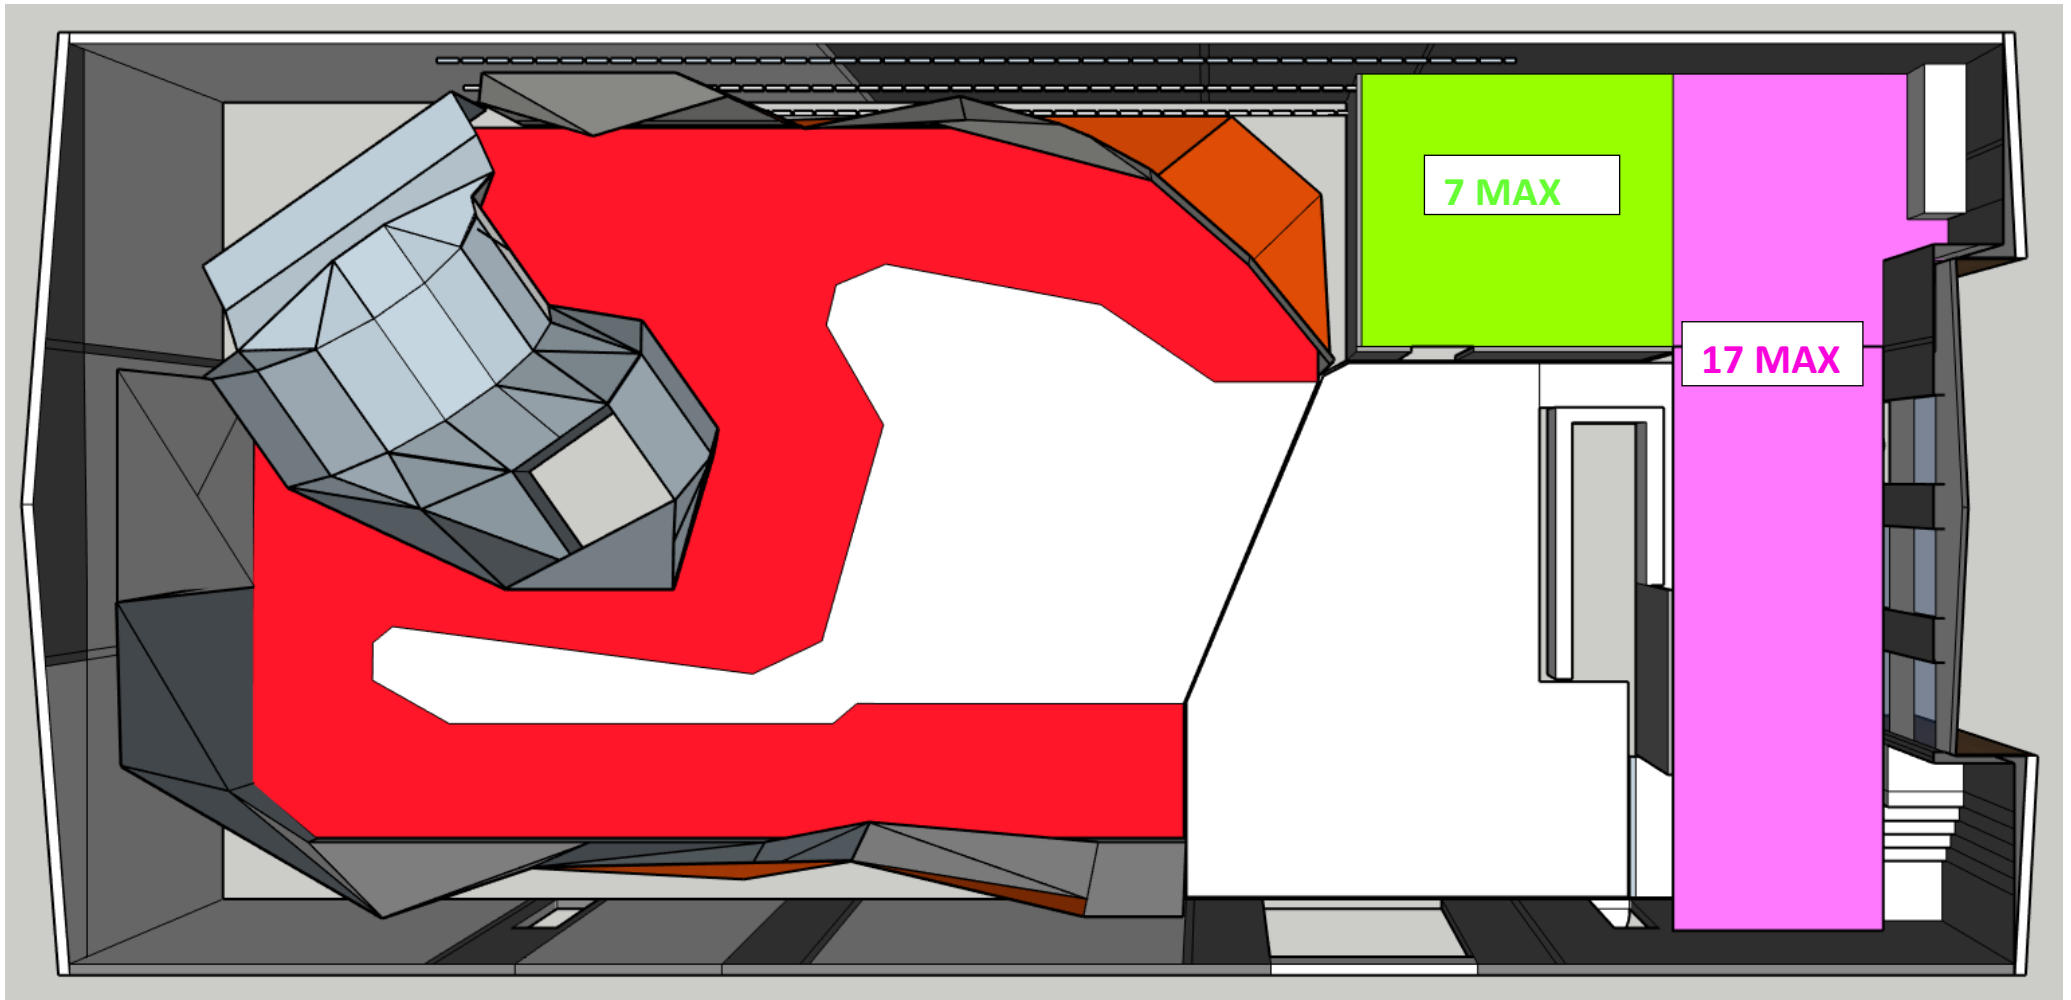

Pulse Climbing Gosford - Ground floor 407M² – Capacity 110

1. Boulder Room Section 1: 201M² – 50 people maximum

2. Boulder Room Section 2: 91M² – 22 people maximum

3. Entry and shop 37M² – 12 people maximum

4. Training and sitting area 78M² – 26 people maximum

Pulse Climbing Gosford - First floor 98M/2 – Capacity 24

1. Air-conditioned gym/kitchenette 68M/2 – 17 people maximum

2. Open air training area 30M/2 – 7 people maximum