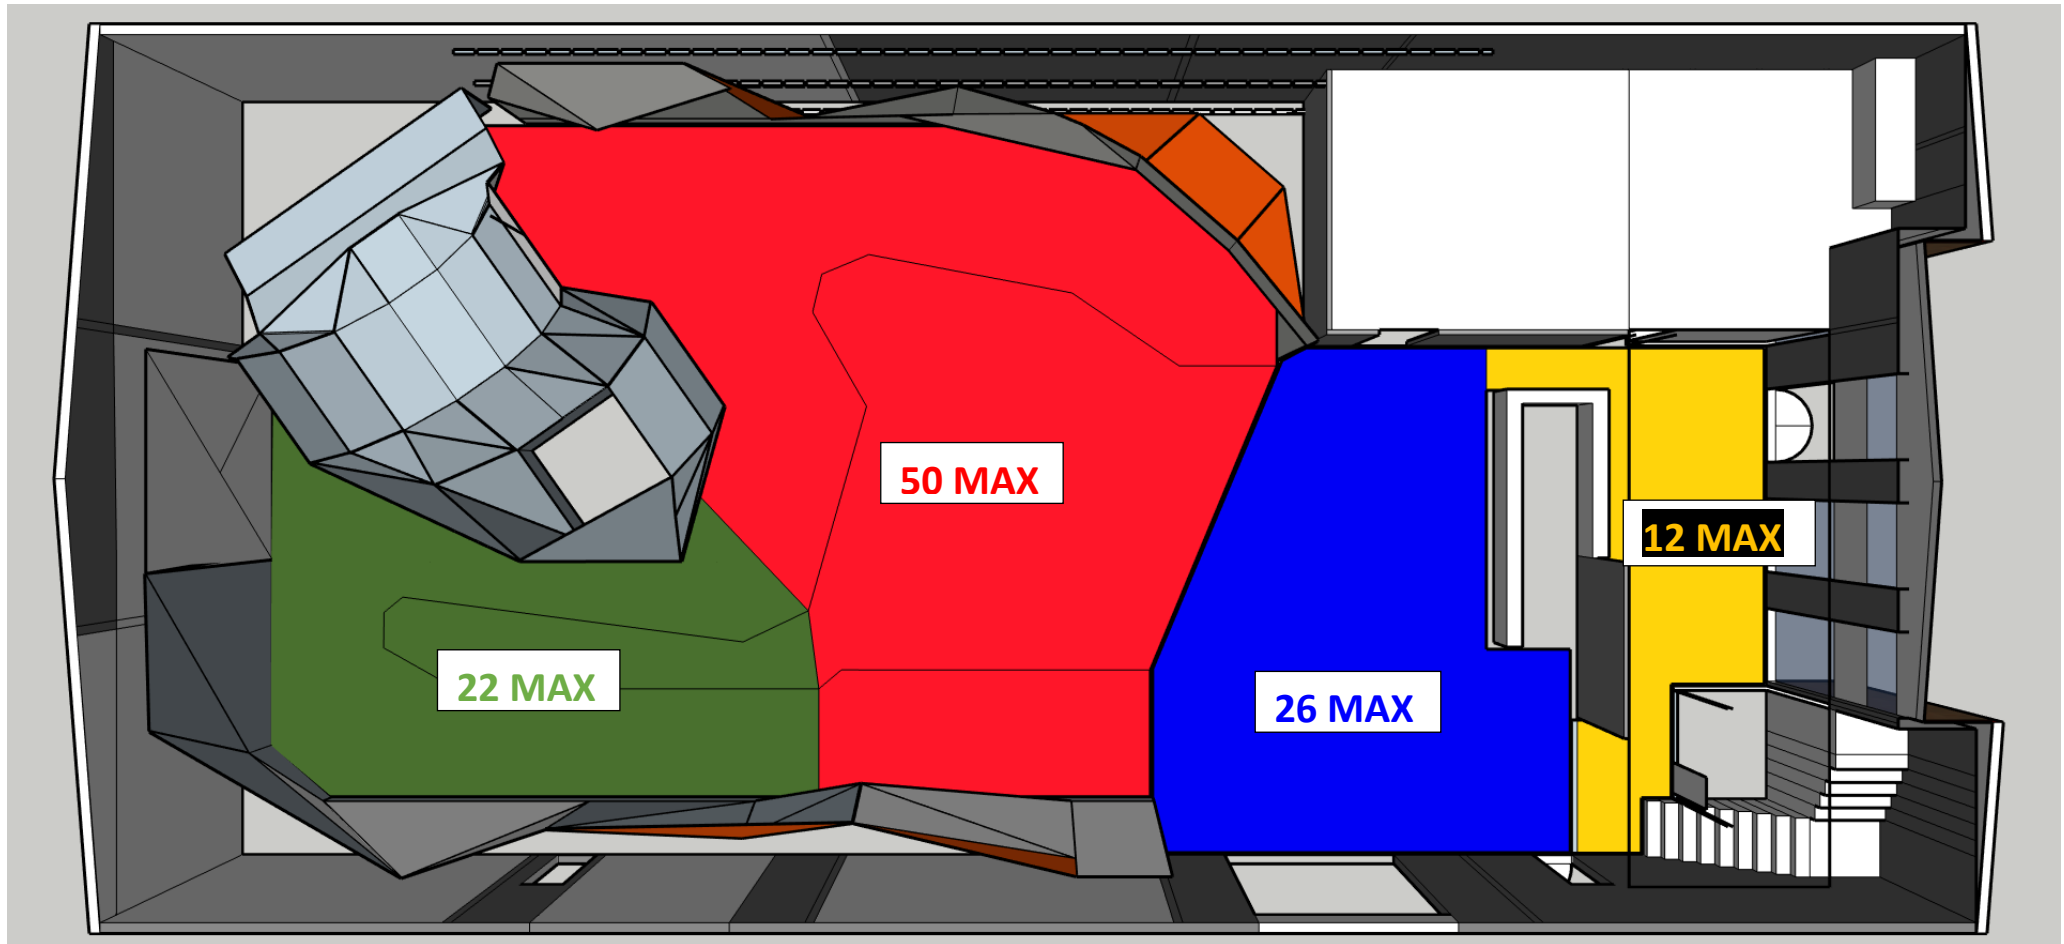

Pulse Climbing Gosford - Ground floor 407M² – Capacity 110

1. Boulder Room Section 1: 201M² – 50 people maximum

2. Boulder Room Section 2: 91M² – 22 people maximum

3. Entry and shop 37M² – 12 people maximum

4. Training and sitting area 78M² – 26 people maximum

Pulse Climbing Gosford - First floor 98M/2 – Capacity 24

1. Air-conditioned gym/kitchenette 68M/2 – 17 people maximum

2. Open air training area 30M/2 – 7 people maximum