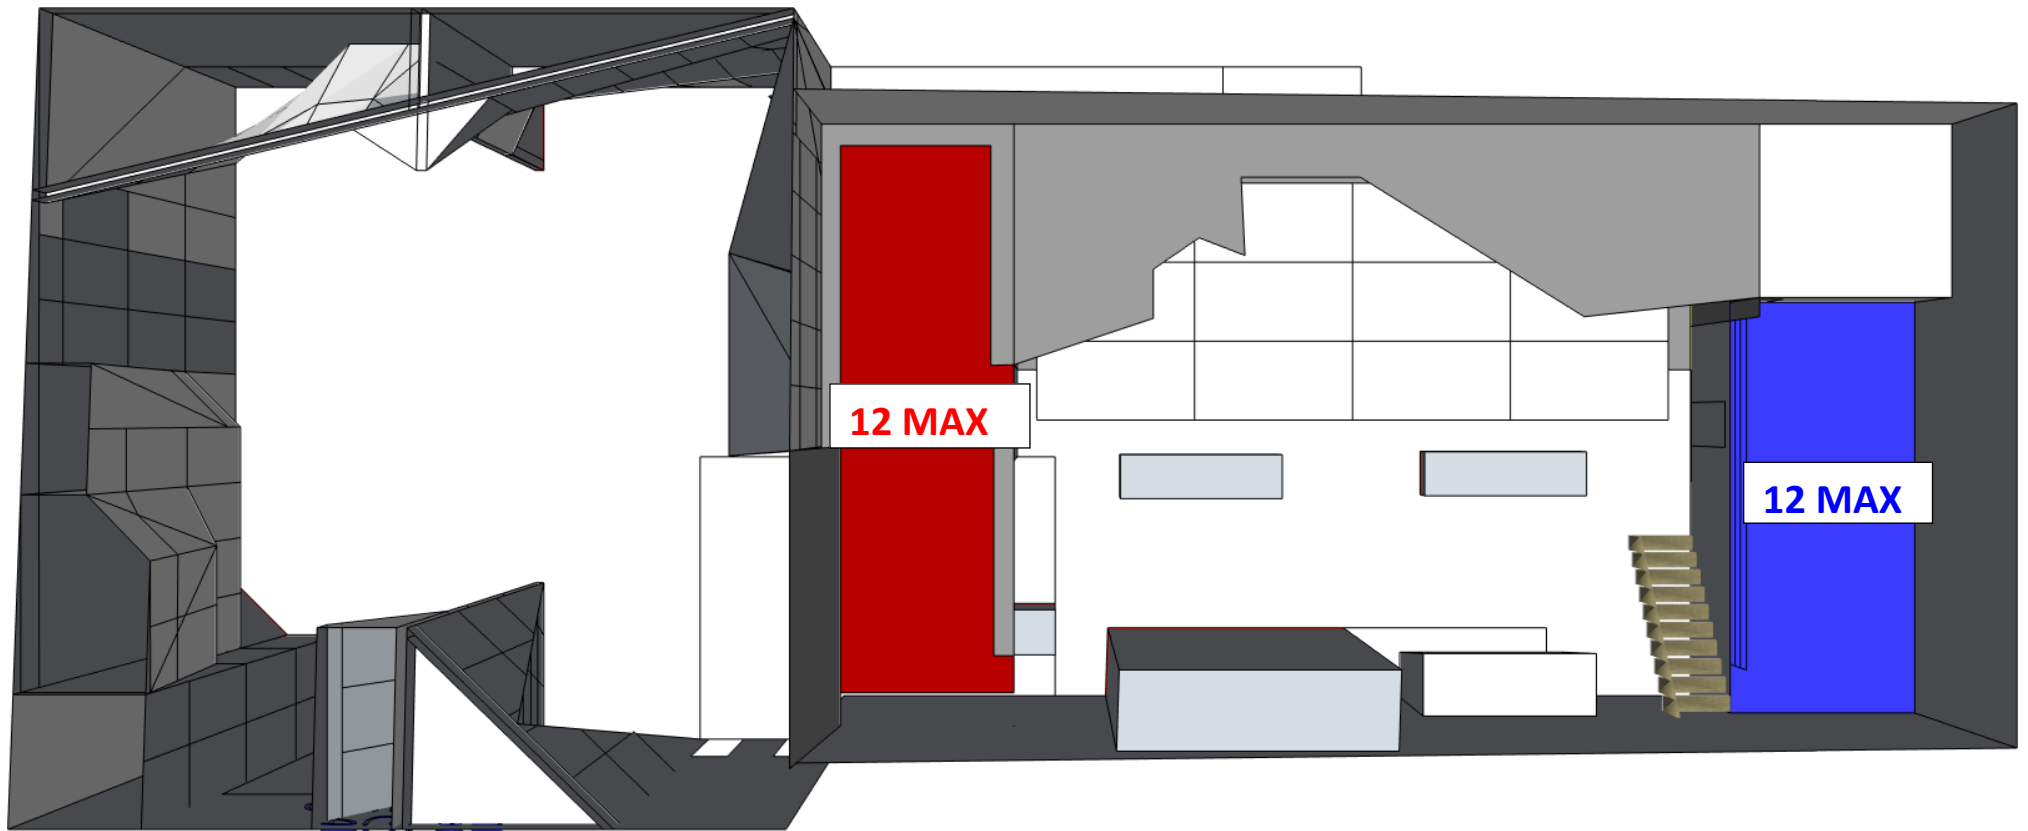

Pulse Climbing Adamstown - Ground floor 388M/2 – Capacity 106

**1. Main Climbing Room 160M/2 – 50 person maximum**

**2. Entry and counter 44M/2 – 15 person maximum**

**3. Shop 24M/2 – 8 person maximum**

**4. Main Boulder room and beginner wall 140M/2 – 25 Person maximum**

**5. Party Room 20M/2 – 8 Person maximum**

## Pulse Climbing Adamstown - First floor 67M/2 – Capacity 24

1. Boulder Loft 32M/2 – 12 people maximum

2. Upstairs training area 35M/2 – 12 people maximum