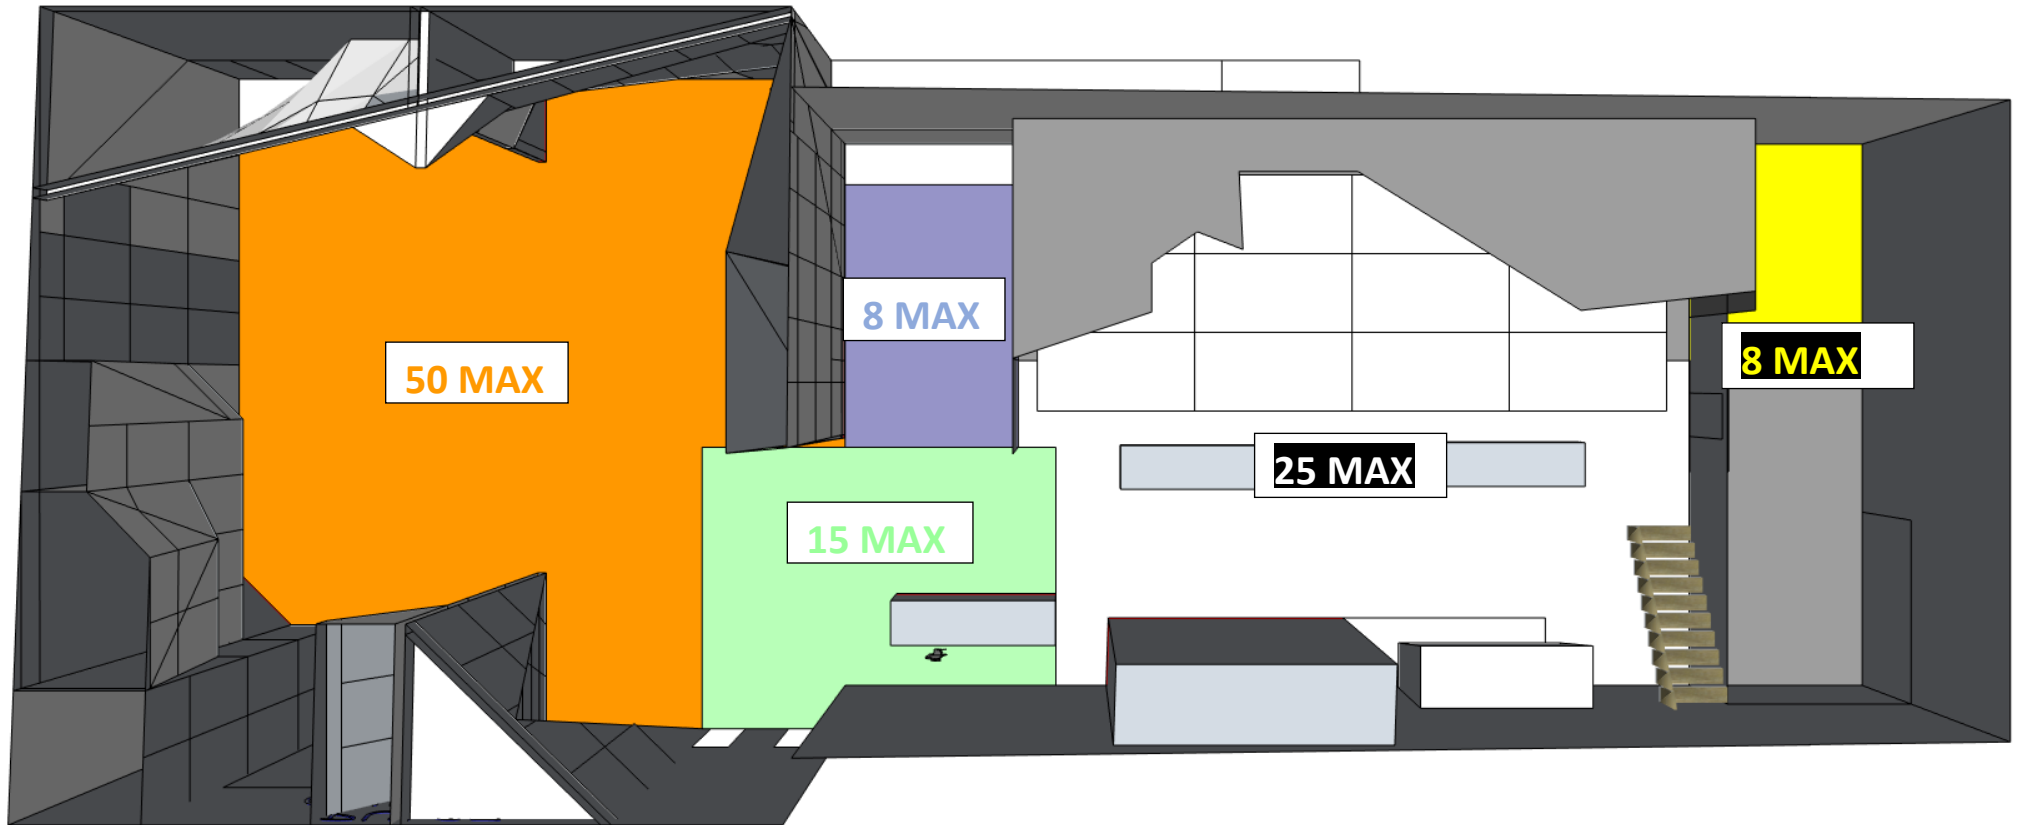

Pulse Climbing Adamstown - Ground floor 388M/2 – Capacity 106

**1. Main Climbing Room 160M/2 – 50 person maximum**

**2. Entry and counter 44M/2 – 15 person maximum**

**3. Shop 24M/2 – 8 person maximum**

**4. Main Boulder room and beginner wall 140M/2 – 25 Person maximum**

**5. Party Room 20M/2 – 8 Person maximum**

## Pulse Climbing Adamstown - First floor 67M/2 – Capacity 24

1. Boulder Loft 32M/2 – 12 people maximum

2. Upstairs training area 35M/2 – 12 people maximum